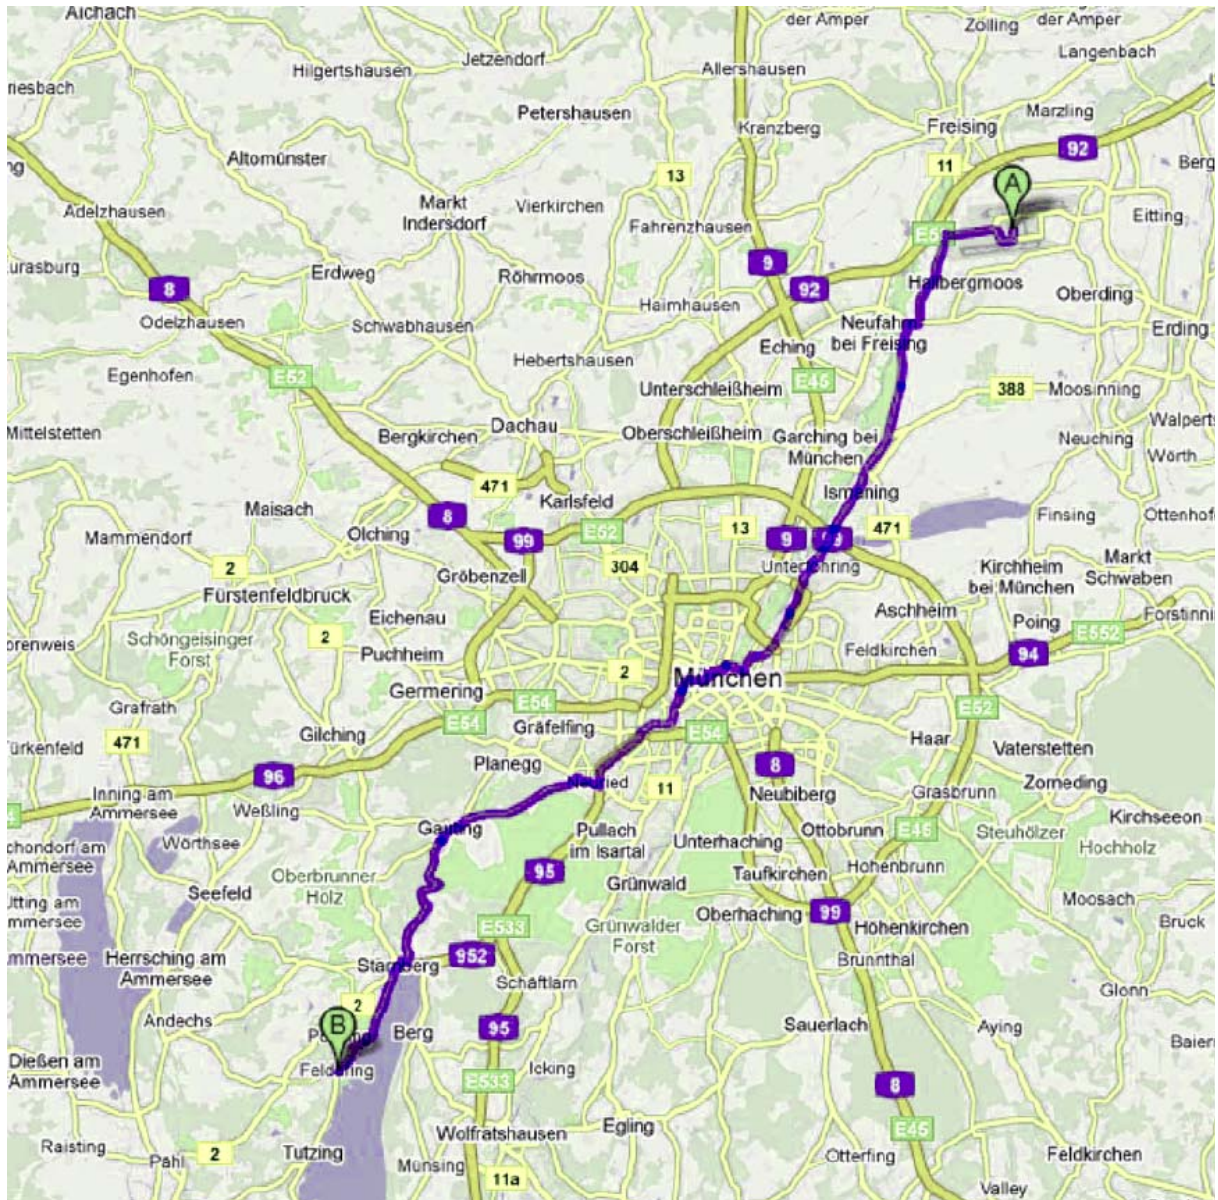

**By car:**

via München **A95** direction **Garmisch-Partenkirchen** leave at junction **Starnberg (A952)** to **Starnberg**  
Then **B2** direction **Weilheim** till **Wieling**, turn left (before Gasthof zur Linde) to **Feldafing**

**From airport München:**

Option 1: Take S-Bahn **S1** to station **München-Laim**. There change to S-Bahn **S6 Tutzing**. Go to station **Feldafing**

Option 2: Take S-Bahn **S8** to station **Isartor**. There change to S-Bahn **S6 Tutzing**. Go to station **Feldafing**

**From main station München:**

Take S-Bahn **S6 Tutzing** to station **Feldafing**

**From station Feldafing:**

Go along **Ascheringer Str. / Wielinger Str.**. It is about 15 minutes walking distance direction **Wieling**. At the end of the village follow the signs to "InWEnt".