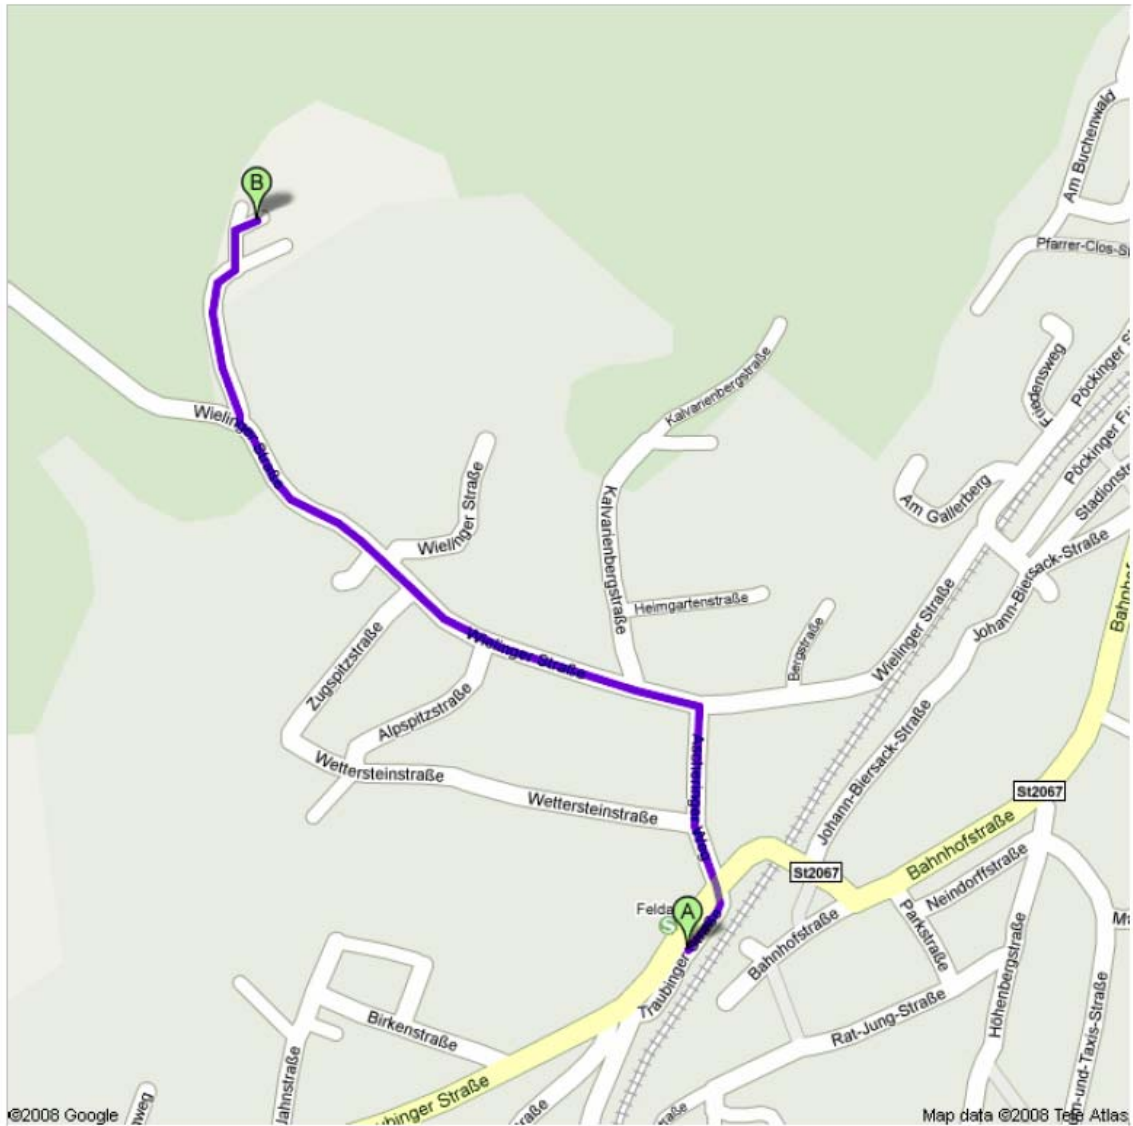

**By car:**

via München **A95** direction **Garmisch-Partenkirchen** leave at junction **Starnberg (A952)** to **Starnberg**  
Then **B2** direction **Weilheim** till **Wieling**, turn left (before Gasthof zur Linde) to **Feldafing**

**From main station München:**

Take S-Bahn **S6 Tutzing** to station **Feldafing**

**From station Feldafing:**

Go along **Ascheringer Str. / Wielinger Str.**. It is about 15 minutes walking distance direction **Wieling**. At the end of the village follow the signs to "InWEnt".